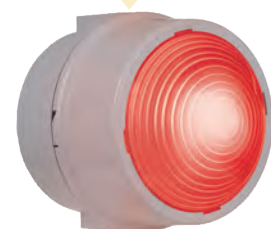

LED Permanent light RGY

3 colours in one beacon:
green, yellow, red

- LED Beacon for traffic light combinations (multicolour)
- 3 colours in one beacon
- Innovative fixing bracket for simple mounting

i TECHNICAL SPECIFICATIONS:

Life duration up to 50,000 hrs

| | | |
|-------------------------------------|---|---------------------|
| Dimensions (Ø x Height): | 150 mm x 154 mm | |
| Housing: | PC/ABS-Blend, grey | |
| Lens: | PC, transparent | |
| Fixing: | Base mounting, bracket mounting (accessory), tube mounting (accessory) | |
| Colour options: | Red, green, yellow (RGY) | |
| Connection: | CAGE CLAMP® 0.5 - 1.5 mm ² | |
| Installation position: | As required | |
| Cable entry: | From top or bottom with cable gland M20 x 1.5 mm or from the back with rubber grommet Ø 5-8 mm, included in assembly. | |
| Voltage/Current consumption: | 12-24 V DC, I < 220 mA | 230 V AC, I < 40 mA |