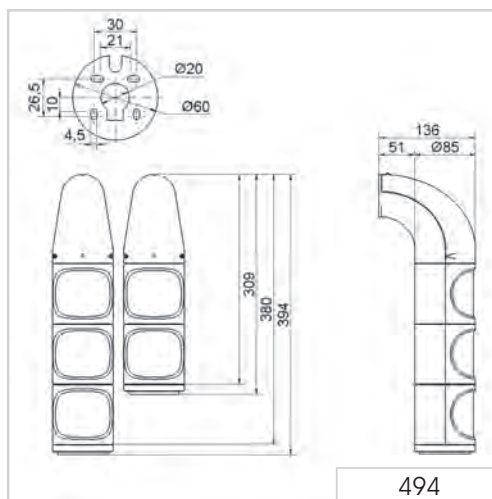

LED Traffic Light with integrated siren (2 tier)

Integrated siren with high sound output

**i TECHNICAL SPECIFICATIONS/ORDER SPECIFICATIONS:**

<b>Dimensions (Ø x Height):</b>		2 tier: 85 mm x 309 mm x 136 mm	
		3 tier: 85 mm x 394 mm x 136 mm	
<b>Housing:</b>		PC/ABS, grey	
<b>Lens:</b>		PC, transparent	
<b>Fixing:</b>		Wall mounting, tube mounting (accessory)	
<b>Cable entry:</b>		Cable diameter max. 13 mm	
<b>Connection:</b>		Screw terminal 0.5 - 1.5 mm <sup>2</sup>	
<b>Installation position:</b>		Vertical/hanging	
<b>Tone type:</b>		Continuous tone	
<b>Duty cycle:</b>		100 %	
<b>Voltage:</b>		24 V DC	115-230 V AC
<b>Current Consumption</b>	LED	60 mA (red/yellow)	30 mA per tier at 230 V/50 Hz
		120 mA (green)	
	Siren	20 mA	30 mA at 230 V/50 Hz
		red/green	<b>494 160 55</b>
	red/yellow/green	<b>494 180 55</b>	<b>494 180 68</b>

**1 2 3 TECHNICAL DIAGRAM:**

494

**Signalization index**

LED Permanent Light	6
Continuous tone	4