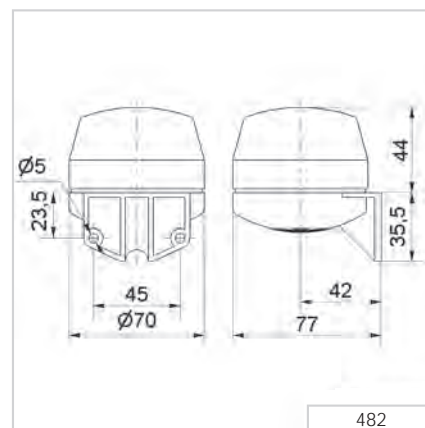

TECHNICAL DIAGRAM:

Signalisation index	
Horn	4