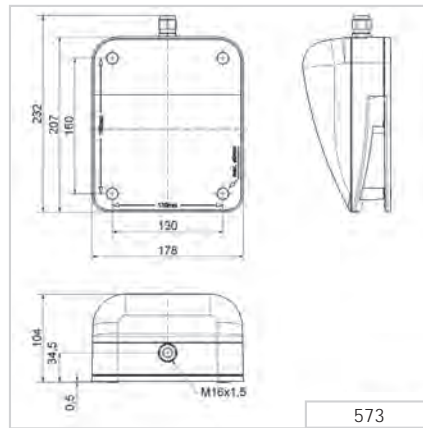

i TECHNICAL SPECIFICATIONS/ORDER SPECIFICATIONS:

Dimensions (L x H x W):	178 mm x 104 mm x 207 mm				
Fixing dimensions (B x H):	130 mm x 160 mm				
Housing:	PC/ABS-Blend				
Connection:	Screw terminal 0,5 - 2.5 mm ²				
Cable entry:	Cable gland M16 x 1.5 mm Cable diameter 5-10 mm				
Fixing:	Wall mounting, Sound outlet facing downwards				
Voltage:	24 V DC	24 V AC (50 Hz)	42-48 V AC (50/60 Hz)	115 V AC (50/60 Hz)	230 V AC (50 Hz)
Current consumption:	350 mA	500 mA	250 mA	200 mA	70 mA
Order No.:	573 000 55	573 000 65	573 000 66	573 000 67	573 000 68

TECHNICAL DIAGRAM:

Signalisation index	
Horn	6