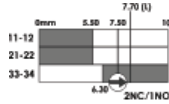

LSPS-R LONG HINGE LEVER WITH RESET:

LONG HINGE LEVER WITH RESET	SALES NUMBERS		
Contacts	M20	1/2"NPT	QC12
2NC 1NO	173028	173029	173030
3NC	173031	173032	173033
1NC 1NO Snap	173034	173035	173036