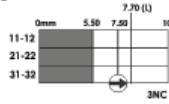

LSPS-R LONG HINGE LEVER WITH RESET:

LONG HINGE LEVER WITH RESET	SALES NUMBERS		
Contacts	M20	1/2"NPT	QC12
2NC 1NO	173028	173029	173030
3NC	173031	173032	173033
1NC 1NO Snap	173034	173035	173036