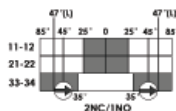

LSPS-R ADJUSTABLE ROLLER LEVER WITH RESET:

ADJUSTABLE ROLLER LEVER RESET	SALES NUMBERS		
Contacts	M20	1/2"NPT	QC12
2NC 1NO	173055	173056	173057
3NC	173058	173059	173060
1NC 1NO Snap	173061	173062	173063

LSPS-R LEVER ARM WITH RESET: