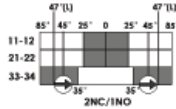

HINGE LEVER WITH RESET	SALES NUMBERS		
Contacts	M20	1/2"NPT	QC12
2NC 1NO	173019	173020	173021
3NC	173022	173023	173024
1NC 1NO Snap	173025	173026	173027

Safety Limit Switches Type: LSPS-R (Plastic Body with Reset)

LSPS-R LONG HINGE LEVER WITH RESET:

LONG HINGE LEVER WITH RESET	SALES NUMBERS		
Contacts	M20	1/2"NPT	QC12
2NC 1NO	173028	173029	173030
3NC	173031	173032	173033
1NC 1NO Snap	173034	173035	173036

LSPS-R ROLLER LEVER WITH RESET: