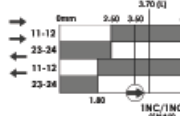

LSPS-R ROLLER PLUNGER WITH RESET:

ROLLER PLUNGER WITH RESET	SALES NUMBERS		
Contacts	M20	1/2"NPT	QC12
2NC 1NO	173010	173011	173012
3NC	173013	173014	173015
1NC 1NO Snap	173016	173017	173018