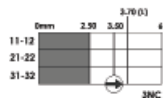

ACTUATOR TYPES:

- PP-R Pin Plunger
 RP-R Roller Plunger
 HL-R Hinge Lever
 LHL-R Long Hinge Lever
 RL-R Roller Lever
 ARL-R Adjustable Roller Lever
 LRL-R Large Roller Lever
 LA-R Lever Arm

CONTACT BLOCKS:

- 2NC 1NO Slow Break
 3NC Slow Break
 1NC 1NO Snap Action

CONDUIT ENTRY:

- M M20 version
 N 1/2" NPT version
 Q Quick Connect version

LSPS-R PIN PLUNGER WITH RESET:

PIN PLUNGER WITH RESET	SALES NUMBERS		
Contacts	M20	1/2"NPT	QC12
2NC 1NO	173001	173002	173003
3NC	173004	173005	173006
1NC 1NO Snap	173007	173008	173009