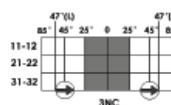

LEVER ARM RESET	SALES NUMBERS		
Contacts	M20	1/2"NPT	QC12
2NC 1NO	173064	173065	173066
3NC	173067	173068	173069
1NC 1NO Snap	173070	173071	173072