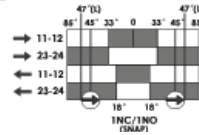

HINGE LEVER WITH RESET	SALES NUMBERS		
Contacts	M20	1/2"NPT	QC12
2NC 1NO	173019	173020	173021
3NC	173022	173023	173024
1NC 1NO Snap	173025	173026	173027

Safety Limit Switches Type: LSPS-R (Plastic Body with Reset)

LSPS-R LONG HINGE LEVER WITH RESET:

LONG HINGE LEVER WITH RESET	SALES NUMBERS		
Contacts	M20	1/2"NPT	QC12
2NC 1NO	173028	173029	173030
3NC	173031	173032	173033
1NC 1NO Snap	173034	173035	173036

LSPS-R ROLLER LEVER WITH RESET:

ROLLER LEVER WITH RESET	SALES NUMBERS		
Contacts	M20	1/2"NPT	QC12
2NC 1NO	173037	173038	173039
3NC	173040	173041	173042
1NC 1NO Snap	173043	173044	173045

LSPS-R LARGE ROLLER LEVER WITH RESET:

LARGE ROLLER LEVER RESET	SALES NUMBERS		
Contacts	M20	1/2"NPT	QC12
2NC 1NO	173046	173047	173048
3NC	173049	173050	173051
1NC 1NO Snap	173052	173053	173054