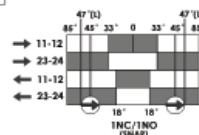

LEVER ARM RESET	SALES NUMBERS		
Contacts	M20	1/2"NPT	QC12
2NC 1NO	173064	173065	173066
3NC	173067	173068	173069
1NC 1NO Snap	173070	173071	173072