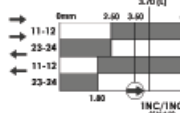

Safety Limit Switches Type: LSPS-R (Plastic Body with Reset)

PP-R

RP-R

HL-R

LHL-R

RL-R

ARL-R

LRL-R

ACTUATOR TYPES:

- PP-R Pin Plunger
 RP-R Roller Plunger
 HL-R Hinge Lever
 LHL-R Long Hinge Lever
 RL-R Roller Lever
 ARL-R Adjustable Roller Lever
 LRL-R Large Roller Lever
 LA-R Lever Arm

CONTACT BLOCKS:

- 2NC 1NO Slow Break
 3NC Slow Break
 1NC 1NO Snap Action

CONDUIT ENTRY:

- M M20 version
 N 1/2" NPT version
 Q Quick Connect version

LSPS-R PIN PLUNGER WITH RESET:

PIN PLUNGER WITH RESET	SALES NUMBERS		
Contacts	M20	1/2"NPT	QC12
2NC 1NO	173001	173002	173003
3NC	173004	173005	173006
1NC 1NO Snap	173007	173008	173009