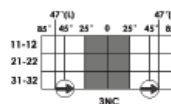

LSPS-R ADJUSTABLE ROLLER LEVER WITH RESET:

ADJUSTABLE ROLLER LEVER RESET	SALES NUMBERS		
Contacts	M20	1/2"NPT	QC12
2NC 1NO	173055	173056	173057
3NC	173058	173059	173060
1NC 1NO Snap	173061	173062	173063

LSPS-R LEVER ARM WITH RESET: