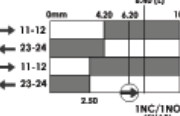

LSPS-R HINGE LEVER WITH RESET:

HINGE LEVER WITH RESET	SALES NUMBERS		
Contacts	M20	1/2"NPT	QC12
2NC 1NO	173019	173020	173021
3NC	173022	173023	173024
1NC 1NO Snap	173025	173026	173027