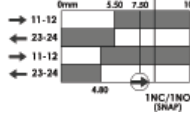

LSPS-R LONG HINGE LEVER WITH RESET:

LONG HINGE LEVER WITH RESET	SALES NUMBERS		
Contacts	M20	1/2"NPT	QC12
2NC 1NO	173028	173029	173030
3NC	173031	173032	173033
1NC 1NO Snap	173034	173035	173036