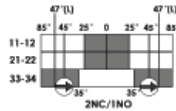

HINGE LEVER WITH RESET	SALES NUMBERS		
Contacts	M20	1/2"NPT	QC12
2NC 1NO	173019	173020	173021
3NC	173022	173023	173024
1NC 1NO Snap	173025	173026	173027

Safety Limit Switches Type: LSPS-R (Plastic Body with Reset)

LSPS-R LONG HINGE LEVER WITH RESET:

LONG HINGE LEVER WITH RESET	SALES NUMBERS		
Contacts	M20	1/2"NPT	QC12
2NC 1NO	173028	173029	173030
3NC	173031	173032	173033
1NC 1NO Snap	173034	173035	173036

LSPS-R ROLLER LEVER WITH RESET:

ROLLER LEVER WITH RESET	SALES NUMBERS		
Contacts	M20	1/2"NPT	QC12
2NC 1NO	173037	173038	173039
3NC	173040	173041	173042
1NC 1NO Snap	173043	173044	173045

LSPS-R LARGE ROLLER LEVER WITH RESET:

LARGE ROLLER LEVER RESET	SALES NUMBERS		
Contacts	M20	1/2"NPT	QC12
2NC 1NO	173046	173047	173048
3NC	173049	173050	173051
1NC 1NO Snap	173052	173053	173054