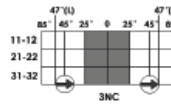

LSPS-R ROLLER LEVER WITH RESET:

ROLLER LEVER WITH RESET	SALES NUMBERS		
Contacts	M20	1/2"NPT	QC12
2NC 1NO	173037	173038	173039
3NC	173040	173041	173042
1NC 1NO Snap	173043	173044	173045