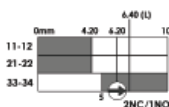

LSPS-R HINGE LEVER WITH RESET:

HINGE LEVER WITH RESET	SALES NUMBERS		
Contacts	M20	1/2"NPT	QC12
2NC 1NO	173019	173020	173021
3NC	173022	173023	173024
1NC 1NO Snap	173025	173026	173027