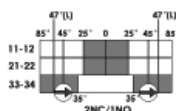

LEVER ARM RESET	SALES NUMBERS		
Contacts	M20	1/2"NPT	QC12
2NC 1NO	173064	173065	173066
3NC	173067	173068	173069
1NC 1NO Snap	173070	173071	173072