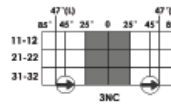

HINGE LEVER WITH RESET	SALES NUMBERS		
Contacts	M20	1/2"NPT	QC12
2NC 1NO	173019	173020	173021
3NC	173022	173023	173024
1NC 1NO Snap	173025	173026	173027

Safety Limit Switches Type: LSPS-R (Plastic Body with Reset)

LSPS-R LONG HINGE LEVER WITH RESET:

LONG HINGE LEVER WITH RESET	SALES NUMBERS		
Contacts	M20	1/2"NPT	QC12
2NC 1NO	173028	173029	173030
3NC	173031	173032	173033
1NC 1NO Snap	173034	173035	173036

LSPS-R ROLLER LEVER WITH RESET:

ROLLER LEVER WITH RESET	SALES NUMBERS		
Contacts	M20	1/2"NPT	QC12
2NC 1NO	173037	173038	173039
3NC	173040	173041	173042
1NC 1NO Snap	173043	173044	173045

LSPS-R LARGE ROLLER LEVER WITH RESET:

LARGE ROLLER LEVER RESET	SALES NUMBERS		
Contacts	M20	1/2"NPT	QC12
2NC 1NO	173046	173047	173048
3NC	173049	173050	173051
1NC 1NO Snap	173052	173053	173054