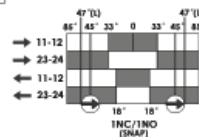

LSPS-R ADJUSTABLE ROLLER LEVER WITH RESET:

ADJUSTABLE ROLLER LEVER RESET	SALES NUMBERS		
Contacts	M20	1/2"NPT	QC12
2NC 1NO	173055	173056	173057
3NC	173058	173059	173060
1NC 1NO Snap	173061	173062	173063

LSPS-R LEVER ARM WITH RESET: