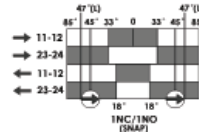

HINGE LEVER WITH RESET	SALES NUMBERS		
Contacts	M20	1/2"NPT	QC12
2NC 1NO	173019	173020	173021
3NC	173022	173023	173024
1NC 1NO Snap	173025	173026	173027

Safety Limit Switches Type: LSPS-R (Plastic Body with Reset)

LSPS-R LONG HINGE LEVER WITH RESET:

LONG HINGE LEVER WITH RESET	SALES NUMBERS		
Contacts	M20	1/2"NPT	QC12
2NC 1NO	173028	173029	173030
3NC	173031	173032	173033
1NC 1NO Snap	173034	173035	173036

LSPS-R ROLLER LEVER WITH RESET: