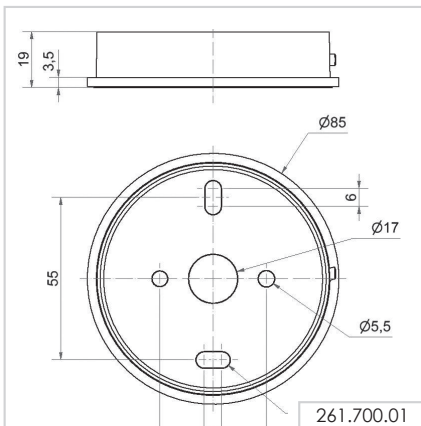

Base mounting  
with cable gland

Order no.  
261 700 02

Tube mounting

Order no.  
261 700 05

Bracket mounting  
with cable gland

Order no.  
261 700 06

Bracket mounting

Order no.  
261 700 07

Horn

Order no.  
261 700 03

## ① TECHNICAL SPECIFICATIONS/ORDER SPECIFICATIONS

Dimensions (Ø x Height): 85 mm x 78 mm		
Housing:	PC/ABS	
Lens:	PC, grey	
Fixing:	Base/Tube/Wall mounting	
Cable entry:	Cable diameter 8-12 mm	
Connection:	Pusch-In terminal max. 1.5 mm <sup>2</sup>	
Tone type:	Multi-tone	
Tone frequency:	3300 Hz	
Voltage:	12/24 V AC/DC	115-230 V AC
Current consumption:	≤ 175 mA	≤ 105 mA
Order no.	<b>161 700 70</b>	<b>161 700 60</b>