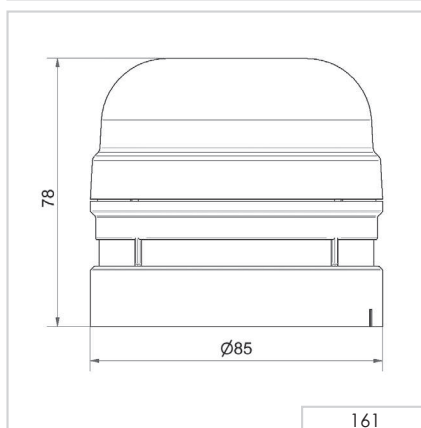

EvoSIGNAL Midi - Horns & Sirens

① TECHNICAL SPECIFICATIONS/ORDER SPECIFICATIONS

Dimensions (Ø x Height): 85 mm x 78 mm		
Housing:	PC/ABS	
Lens:	PC, grey	
Fixing:	Base/Tube/Wall mounting	
Cable entry:	Cable diameter 8-12 mm	
Connection:	Pusch-In terminal max. 1.5 mm²	
Tone type:	Multi-tone	
Tone frequency:	3300 Hz	
Voltage:	12/24 V AC/DC	115-230 V AC
Current consumption:	≤ 175 mA	≤ 105 mA
Order no.	161 700 70	161 700 60

♪ TONE TYPES AND FREQUENCIES

10 selectable tones and adjustable sound output

Tone	Tone type
0	Horn tone (ca. 110 Hz), max. 107 dB(A)
1	Continuous tone (ca. 3.3 kHz), max. 106 dB(A)
2	Pulse tone 1 Hz (ca. 3.3 kHz), max. 110 dB(A)
3	Whistle tone 20 Hz (ca. 3.3 kHz), max. 110 dB(A)
4	800 – 970 Hz rising @ 1 Hz, max. 95 dB(A)
5	2400 - 2850 Hz rising @ 7 Hz, max. 99 dB(A)
6	1200 – 500 Hz falling @ 1 Hz, max. 101 dB(A)
7	Alternating tone 800 Hz / 1200 Hz @ 1 Hz, max. 100 dB(A)
8	Sweep-Tone 2100 – 4100 Hz @ 0.5 Hz, max. 110 dB(A)
9	Continuous tone (c. 700 Hz), max. 97 dB(A)

✂ ACCESSORIES:

Base mounting	261 700 01
Base mounting with cable gland	261 700 02
Tube mounting	261 700 05
Bracket mounting	261 700 07
Bracket mounting with cable gland	261 700 06
Horn	261 700 03

↔ TECHNICAL DIAGRAM

261.700.02

261.700.05

261.700.06

261.700.07

261.700.03

Signalisation index

Midi 8