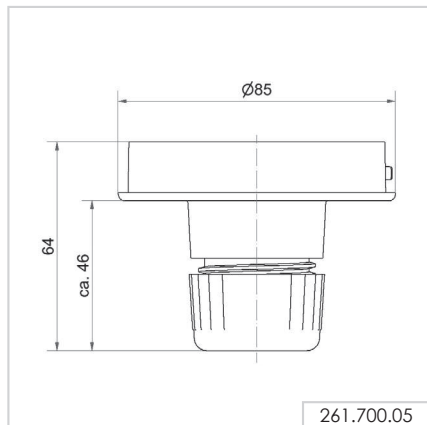

Quick-Finder EvoSIGNAL Midi - Horns & Sirens

12/24 V AC/DC

161 700 70

115-230 V AC

161 700 60

+ Mounting adapter (compulsory!)

Base mounting

Order no.
261 700 01

Base mounting
with cable gland

Order no.
261 700 02

Tube mounting

Order no.
261 700 05

Bracket mounting
with cable gland

Order no.
261 700 06

Bracket mounting

Order no.
261 700 07

Horn

Order no.
261 700 03