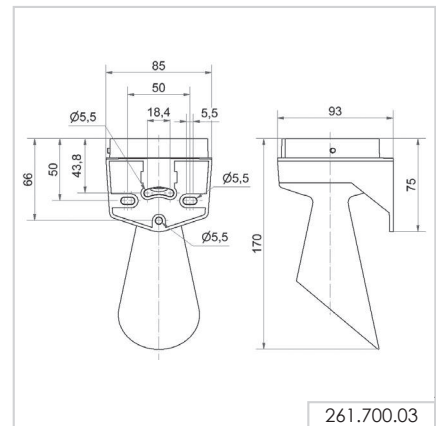

Base mounting  
with cable gland

Order no.  
261 700 02

Tube mounting

Order no.  
261 700 05

Bracket mounting  
with cable gland

Order no.  
261 700 06

Bracket mounting

Order no.  
261 700 07

Horn

Order no.  
261 700 03

## ① TECHNICAL SPECIFICATIONS/ORDER SPECIFICATIONS

Dimensions (Ø x Height): 85 mm x 78 mm		
Housing:	PC/ABS	
Lens:	PC, grey	
Fixing:	Base/Tube/Wall mounting	
Cable entry:	Cable diameter 8-12 mm	
Connection:	Pusch-In terminal max. 1.5 mm <sup>2</sup>	
Tone type:	Multi-tone	
Tone frequency:	3300 Hz	
Voltage:	12/24 V AC/DC	115-230 V AC
Current consumption:	≤ 175 mA	≤ 105 mA
Order no.	<b>161 700 70</b>	<b>161 700 60</b>