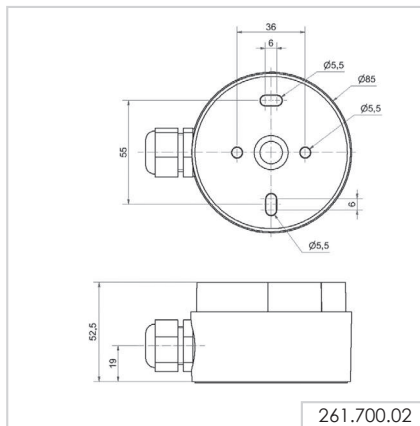

Quick-Finder EvoSIGNAL Midi - Horns & Sirens

12/24 V AC/DC

161 700 70

115-230 V AC

161 700 60

+ Mounting adapter (compulsory!)

Base mounting

Order no.
261 700 01

Base mounting
with cable gland

Order no.
261 700 02

Tube mounting

Order no.
261 700 05

Bracket mounting
with cable gland

Order no.
261 700 06

Bracket mounting

Order no.
261 700 07

Horn

Order no.
261 700 03