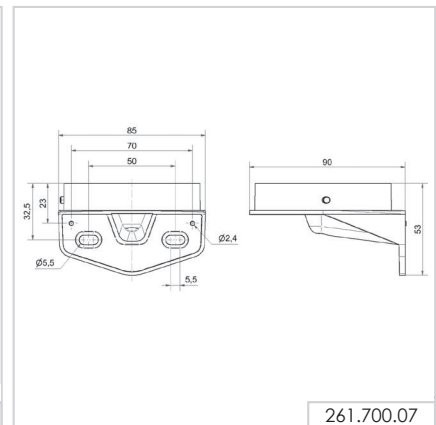

Quick-Finder EvoSIGNAL Midi - Horns & Sirens

12/24 V AC/DC

161 700 70

115-230 V AC

161 700 60

+ Mounting adapter (compulsory!)

Base mounting

Order no.
261 700 01

Base mounting
with cable gland

Order no.
261 700 02

Tube mounting

Order no.
261 700 05

Bracket mounting
with cable gland

Order no.
261 700 06

Bracket mounting

Order no.
261 700 07

Horn

Order no.
261 700 03