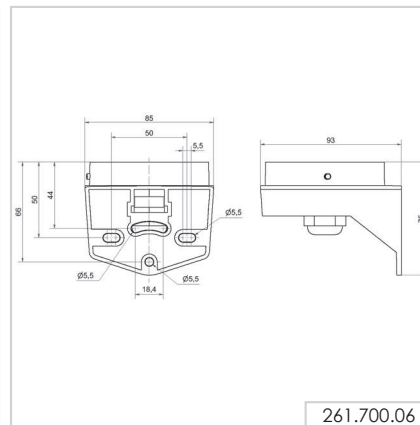

Quick-Finder EvoSIGNAL Midi - Horns & Sirens

12/24 V AC/DC

161 700 70

115-230 V AC

161 700 60

+ Mounting adapter (compulsory!)

Base mounting

Order no.
261 700 01

Base mounting
with cable gland

Order no.
261 700 02

Tube mounting

Order no.
261 700 05

Bracket mounting
with cable gland

Order no.
261 700 06

Bracket mounting

Order no.
261 700 07

Horn

Order no.
261 700 03