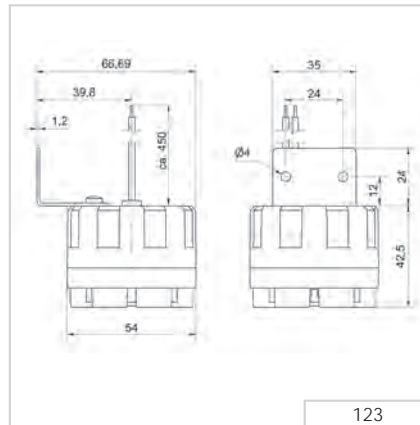

123 Electronic Siren

① TECHNICAL SPECIFICATIONS/ORDER SPECIFICATIONS:

Dimensions (L x H x W):	54 mm x 67 mm x 67 mm	
Housing:	ABS	
Tone frequency:	2.5 / 3.5 Hz	
Tone type:	Alternating	
Connection:	2 wires, c. 450 mm long	
Fixing:	Metal bracket	
Voltage:	12 V DC	24 V DC
Current consumption:	100 mA	100 mA
Order No.:	123 100 54	123 200 55

↔ TECHNICAL DIAGRAM:

123

Signalisation index

Alternating tone 7