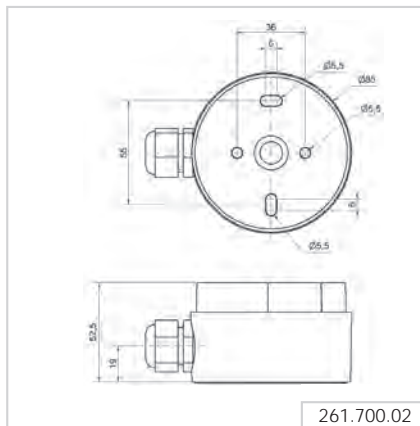

Base mounting
with cable gland

Order no.
261 700 02

Tube mounting

Order no.
261 700 05

Bracket mounting
with cable gland

Order no.
261 700 06

Bracket mounting

Order no.
261 700 07

Horn

Order no.
261 700 03

261.700.01

261.700.02

261.700.03

261.700.05

261.700.06

261.700.07

Base mounting

Tube mounting

Bracket mounting

EvoSIGNAL Midi - Horns & Sirens

① TECHNICAL SPECIFICATIONS/ORDER SPECIFICATIONS

Dimensions (Ø x Height): 85 mm x 78 mm		
Housing:	PC/ABS	
Lens:	PC, grey	
Fixing:	Base/Tube/Wall mounting	
Cable entry:	Cable diameter 8-12 mm	
Connection:	Push-In terminal max. 1.5 mm ²	
Tone type:	Multi-tone	
Tone frequency:	3300 Hz	
<hr/>		
Voltage:	12/24 V AC/DC	115-230 V AC
Current consumption:	≤ 175 mA	≤ 105 mA
Order no.	161 700 70	161 700 60