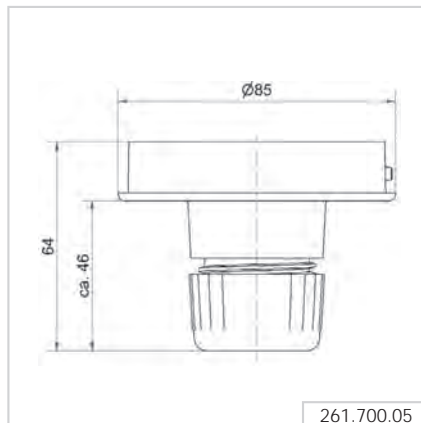

Quick-Finder EvoSIGNAL Midi - Horns & Sirens

12/24 V AC/DC

161 700 70

115-230 V AC

161 700 60

+ Mounting adapter (compulsory!)

Base mounting

Order no.
261 700 01

Base mounting
with cable gland

Order no.
261 700 02

Tube mounting

Order no.
261 700 05

Bracket mounting
with cable gland

Order no.
261 700 06

Bracket mounting

Order no.
261 700 07

Horn

Order no.
261 700 03

261.700.01

261.700.02

261.700.03

261.700.05

261.700.06

261.700.07