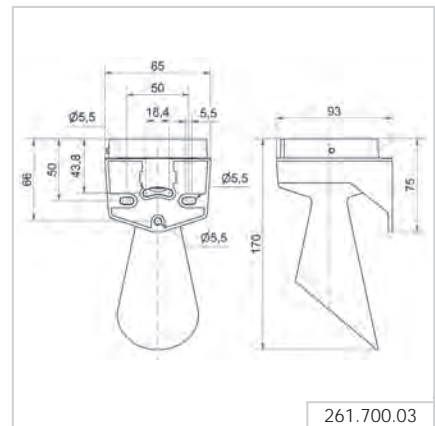

Base mounting
with cable gland

Order no.
261 700 02

Tube mounting

Order no.
261 700 05

Bracket mounting
with cable gland

Order no.
261 700 06

Bracket mounting

Order no.
261 700 07

Horn

Order no.
261 700 03

261.700.01

261.700.02

261.700.03

261.700.05

261.700.06

261.700.07

Base mounting

Tube mounting

Bracket mounting

EvoSIGNAL Midi - Horns & Sirens

① TECHNICAL SPECIFICATIONS/ORDER SPECIFICATIONS

Dimensions (Ø x Height): 85 mm x 78 mm		
Housing:	PC/ABS	
Lens:	PC, grey	
Fixing:	Base/Tube/Wall mounting	
Cable entry:	Cable diameter 8-12 mm	
Connection:	Push-In terminal max. 1.5 mm ²	
Tone type:	Multi-tone	
Tone frequency:	3300 Hz	
<hr/>		
Voltage:	12/24 V AC/DC	115-230 V AC
Current consumption:	≤ 175 mA	≤ 105 mA
Order no.	161 700 70	161 700 60