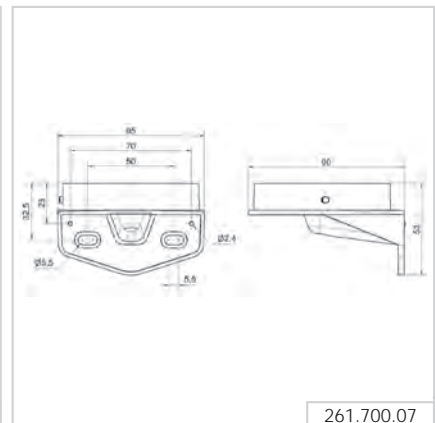

Horn

Order no.
261 700 03

261.700.01

261.700.02

261.700.03

261.700.05

261.700.06

261.700.07

Base mounting

Tube mounting

Bracket mounting

EvoSIGNAL Midi - Horns & Sirens

① TECHNICAL SPECIFICATIONS/ORDER SPECIFICATIONS

Dimensions (Ø x Height): 85 mm x 78 mm		
Housing:	PC/ABS	
Lens:	PC, grey	
Fixing:	Base/Tube/Wall mounting	
Cable entry:	Cable diameter 8-12 mm	
Connection:	Push-In terminal max. 1.5 mm ²	
Tone type:	Multi-tone	
Tone frequency:	3300 Hz	
<hr/>		
Voltage:	12/24 V AC/DC	115-230 V AC
Current consumption:	≤ 175 mA	≤ 105 mA
Order no.	161 700 70	161 700 60