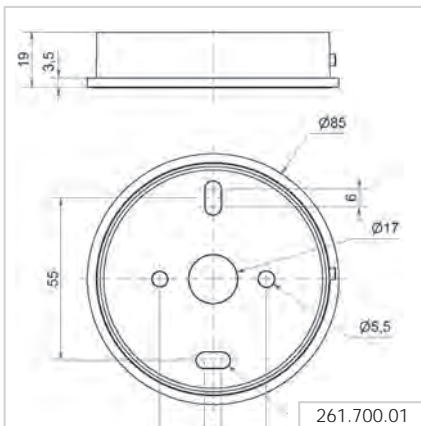

Base mounting
with cable gland

Order no.
261 700 02

Tube mounting

Order no.
261 700 05

Bracket mounting
with cable gland

Order no.
261 700 06

Bracket mounting

Order no.
261 700 07

Horn

Order no.
261 700 03

261.700.01

261.700.02

261.700.03

261.700.05

261.700.06

261.700.07

Base mounting

Tube mounting

Bracket mounting

EvoSIGNAL Midi - Horns & Sirens

① TECHNICAL SPECIFICATIONS/ORDER SPECIFICATIONS

Dimensions (Ø x Height): 85 mm x 78 mm		
Housing:	PC/ABS	
Lens:	PC, grey	
Fixing:	Base/Tube/Wall mounting	
Cable entry:	Cable diameter 8-12 mm	
Connection:	Push-In terminal max. 1.5 mm ²	
Tone type:	Multi-tone	
Tone frequency:	3300 Hz	
<hr/>		
Voltage:	12/24 V AC/DC	115-230 V AC
Current consumption:	≤ 175 mA	≤ 105 mA
Order no.	161 700 70	161 700 60