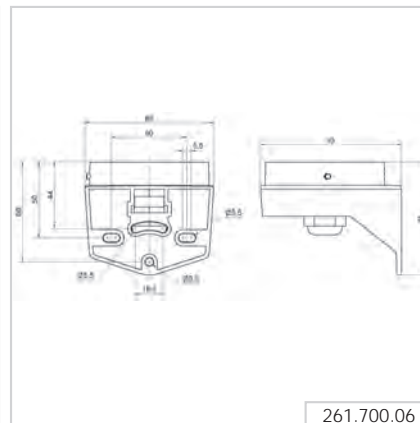

Horn

Order no.
261 700 03

261.700.01

261.700.02

261.700.03

261.700.05

261.700.06

261.700.07

Base mounting

Tube mounting

Bracket mounting

EvoSIGNAL Midi - Horns & Sirens

① TECHNICAL SPECIFICATIONS/ORDER SPECIFICATIONS

Dimensions (Ø x Height): 85 mm x 78 mm		
Housing:	PC/ABS	
Lens:	PC, grey	
Fixing:	Base/Tube/Wall mounting	
Cable entry:	Cable diameter 8-12 mm	
Connection:	Push-In terminal max. 1.5 mm ²	
Tone type:	Multi-tone	
Tone frequency:	3300 Hz	
<hr/>		
Voltage:	12/24 V AC/DC	115-230 V AC
Current consumption:	≤ 175 mA	≤ 105 mA
Order no.	161 700 70	161 700 60