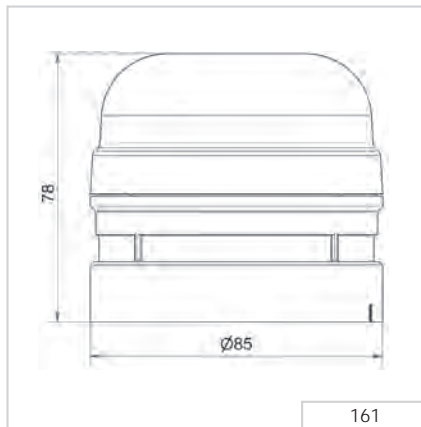

EvoSIGNAL Midi - Horns & Sirens

① TECHNICAL SPECIFICATIONS/ORDER SPECIFICATIONS

Dimensions (Ø x Height): 85 mm x 78 mm		
Housing:	PC/ABS	
Lens:	PC, grey	
Fixing:	Base/Tube/Wall mounting	
Cable entry:	Cable diameter 8-12 mm	
Connection:	Push-In terminal max. 1.5 mm²	
Tone type:	Multi-tone	
Tone frequency:	3300 Hz	
Voltage:	12/24 V AC/DC	115-230 V AC
Current consumption:	≤ 175 mA	≤ 105 mA
Order no.	161 700 70	161 700 60

♪ TONE TYPES AND FREQUENCIES

10 selectable tones and adjustable sound output

Tone	Tone type
0	Horn tone (ca. 110 Hz), max. 107 dB(A)
1	Continuous tone (ca. 3.3 kHz), max. 106 dB(A)
2	Pulse tone 1 Hz (ca. 3.3 kHz), max. 110 dB(A)
3	Whistle tone 20 Hz (ca. 3.3 kHz), max. 110 dB(A)
4	800 – 970 Hz rising @ 1 Hz, max. 95 dB(A)
5	2400 - 2850 Hz rising @ 7 Hz, max. 99 dB(A)
6	1200 – 500 Hz falling @ 1 Hz, max. 101 dB(A)
7	Alternating tone 800 Hz / 1200 Hz @ 1 Hz, max. 100 dB(A)
8	Sweep-Tone 2100 – 4100 Hz @ 0.5 Hz, max. 110 dB(A)
9	Continuous tone (c. 700 Hz), max. 97 dB(A)

✂ ACCESSORIES:

Base mounting	261 700 01
Base mounting with cable gland	261 700 02
Tube mounting	261 700 05
Bracket mounting	261 700 07
Bracket mounting with cable gland	261 700 06
Horn	261 700 03

↔ TECHNICAL DIAGRAM

261.700.02

261.700.05

261.700.06

261.700.07

261.700.03

Signalisation index

Midi 8